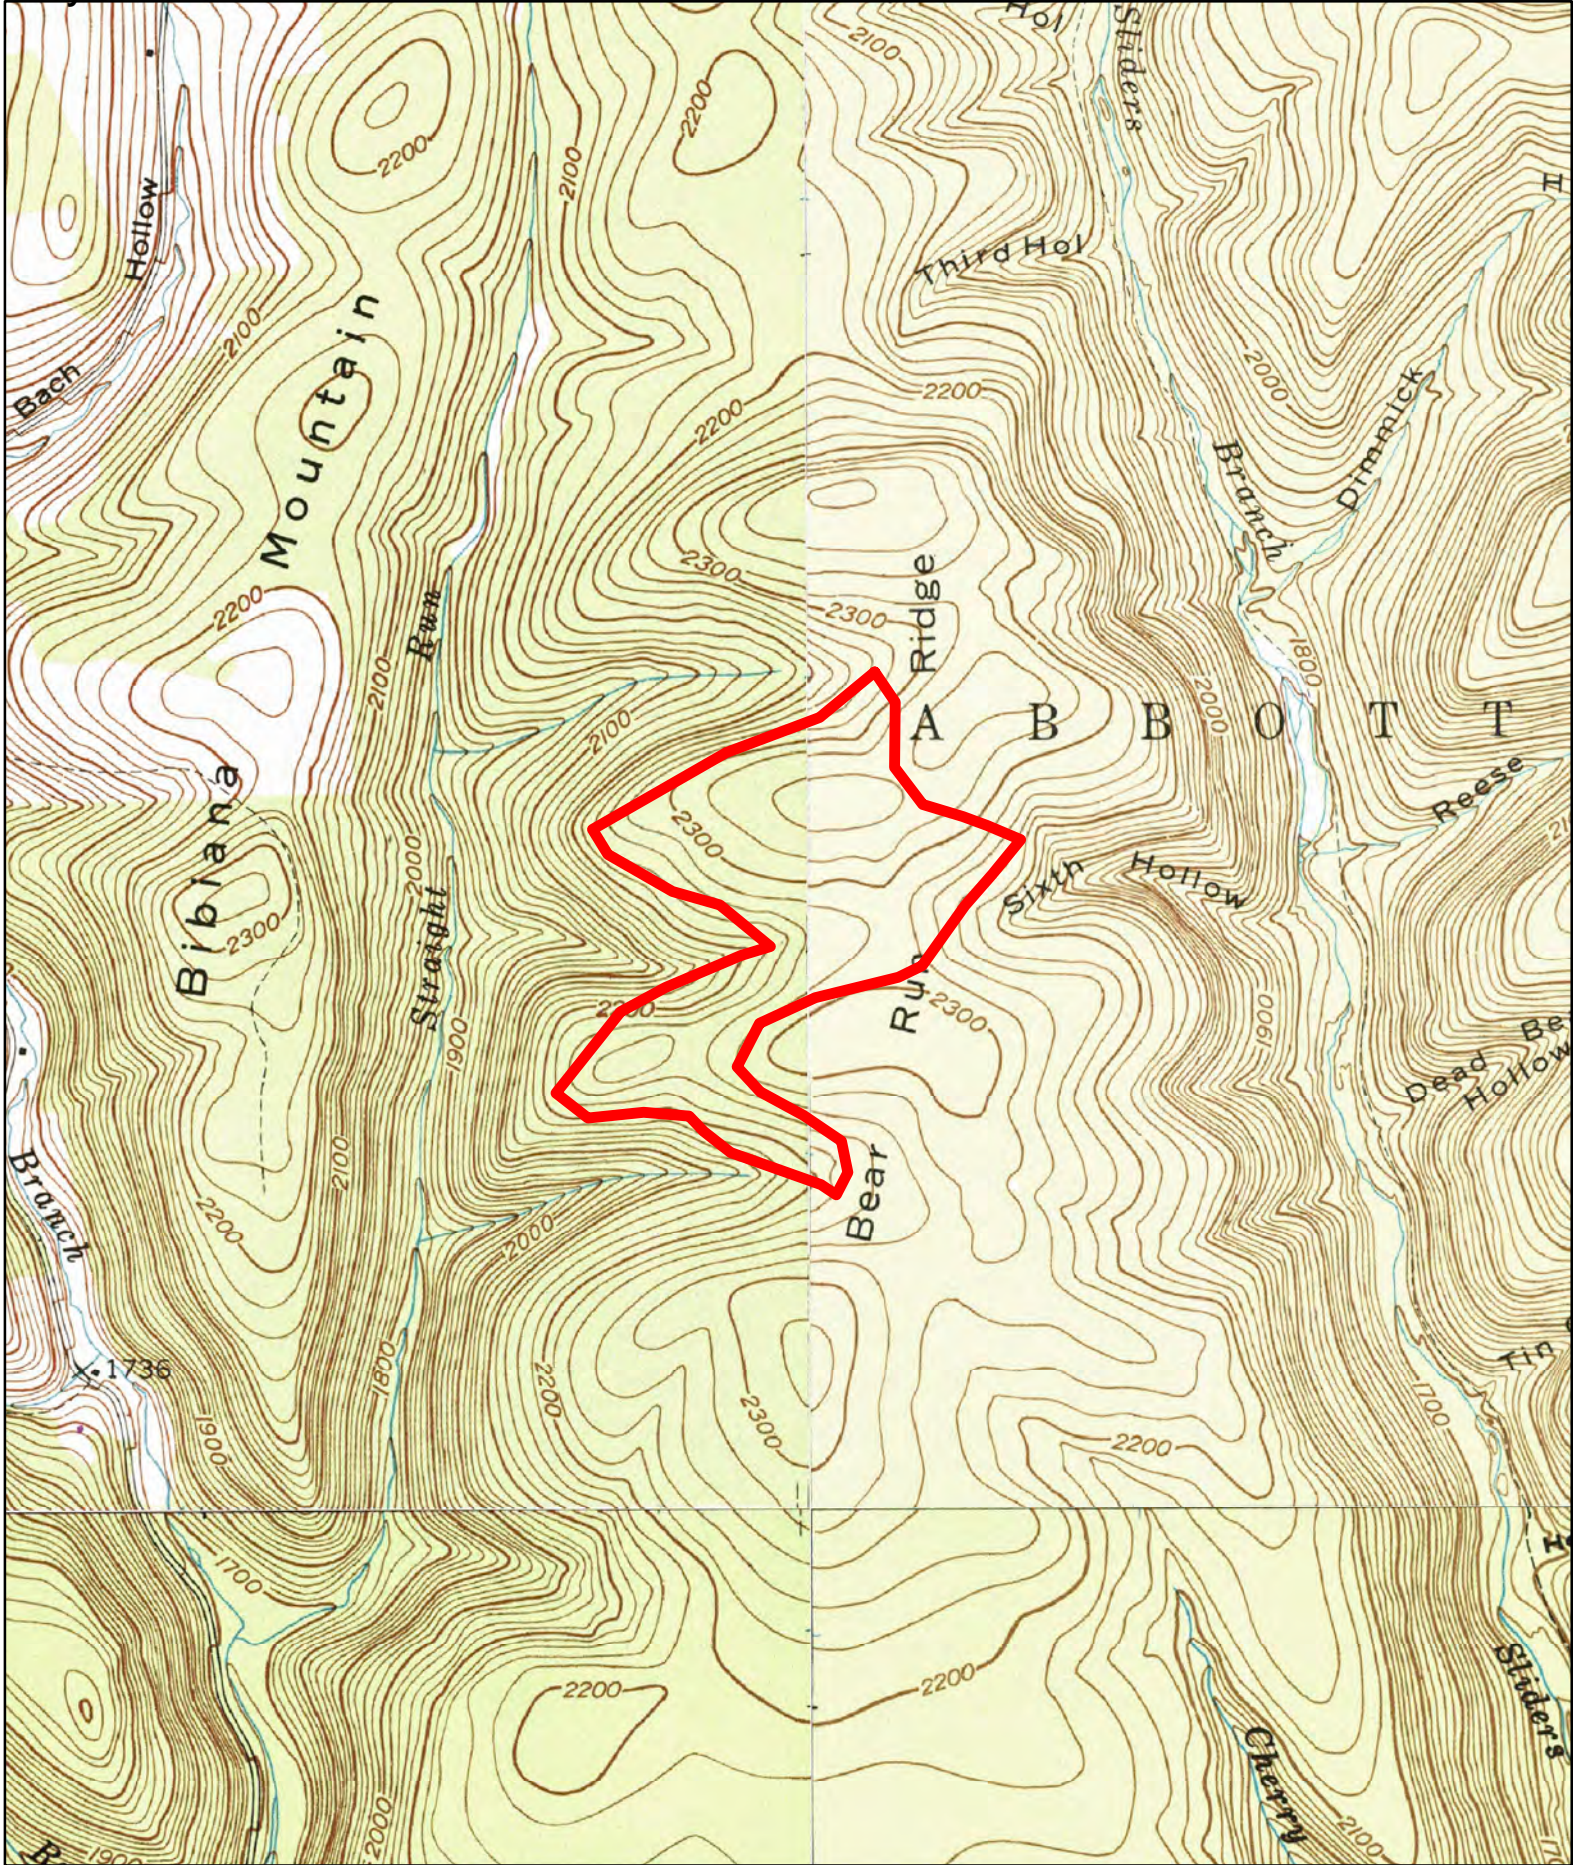

151725  
Royer 108 acres  
Abbott Twp., Potter Co.  
Galeton Quad  
Troy Stimaker

scale 1" = 1320'

Jesse Monroe  
 Sept. 15, 2017  
 Map Section: 2  
 Compartment: 18  
 Scale: 1 inch equals 0.25 miles

15-1737  
 Mowing  
 Ulysses Twp, Potter County

61 Acres